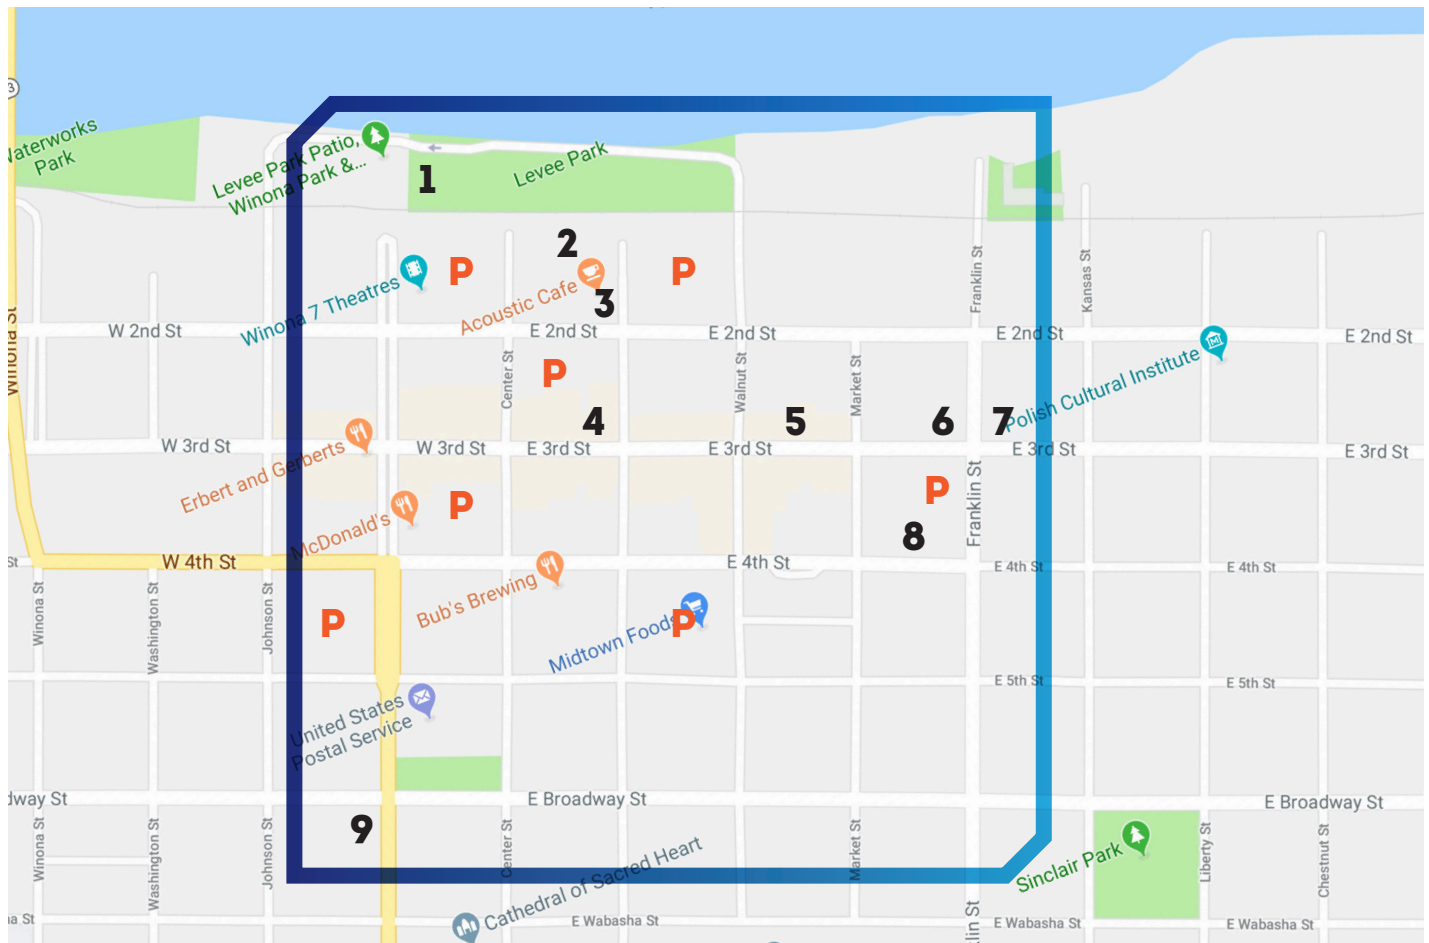

# WINONA MAP

**1** LEVEE STAGE/PATIO/PARK  
58 Center St.

**5** TREEDOME  
164 E 3rd St.

**9** HISTORIC MASONIC THEATER  
251 Main St.

**2** ISLAND CITY BREWING  
65 E Front St.

**6** BURKE'S MUSIC HOUSE  
226 E 3rd St.

**P** PARKING

**3** ACOUSTIC CAFE  
77 Lafayette St.

**7** ED'S NO NAME BAR  
252 E 3rd St.

**4** BLOOMING GROUNDS  
50 E. 3rd St.

**8** EAGLES CLUB  
210 E. 4th St.

**1** MID WEST MUSIC FEST  
INFO AND TICKETS  
Levee Stage - 58 Center St.